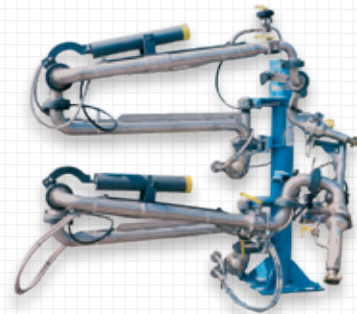

Armstrong Hunt

Heat Transfer Products, Heavy Duty Coils, Plate Fin Coils, Air Cooled Heat Exchangers, Tank Heaters, Packaged Solutions

A-T Controls/Triac

Ball Valves, V-Port Ball Valves, Actuators, Controls, Positioners, Limit Switches, Mounting Kits

Bullard Company

Loading Rack, Bridges & Stairs

Butech

High Pressure Needle & Ball Valves, Fittings & Tubings

Century Valve

Instrument & Manifold Valves

Chromalox

Electric Heat Trace Cable

Dekoron

Pre-Insulated Tubing for Steam Transport, Condensate Return & Heat Traced Sample Lines for Freeze Protection Temperature Maintenance of Process & Emissions Sampling Systems

Eaton/Wright Austin

Air, Gas & Steam Separators, Exhaust Heads, Air Vents

Emco Wheaton

Liquid Loading Arms, Swivel Joints

Hoke Valves

Ball, Needle, Packless, Metering, Check, Toggle & Plug, Relief

Malema

Flow Switches & Meters, Excess Flow Valves, Rotameters

Qmax

High Performance Heat Tracing, Equipment Jacketing & Tank Heating

ThermOmegaTech

Freeze & Scald Protection Valves, Temperature Control Products & Hosedown Stations, Steam Traps

Tobul

Bladder & Piston Accumulators to 15,000 psig

VSI

V-Segmented Ball Valves, Butterfly & Globe Valves, Pneumatic & Electric Actuators

WCR

Heat Exchangers, Replacement Gaskets & Parts

© 2017, Armstrong International, Inc. Reproduced by permission

www.hatfieldandcompany.com